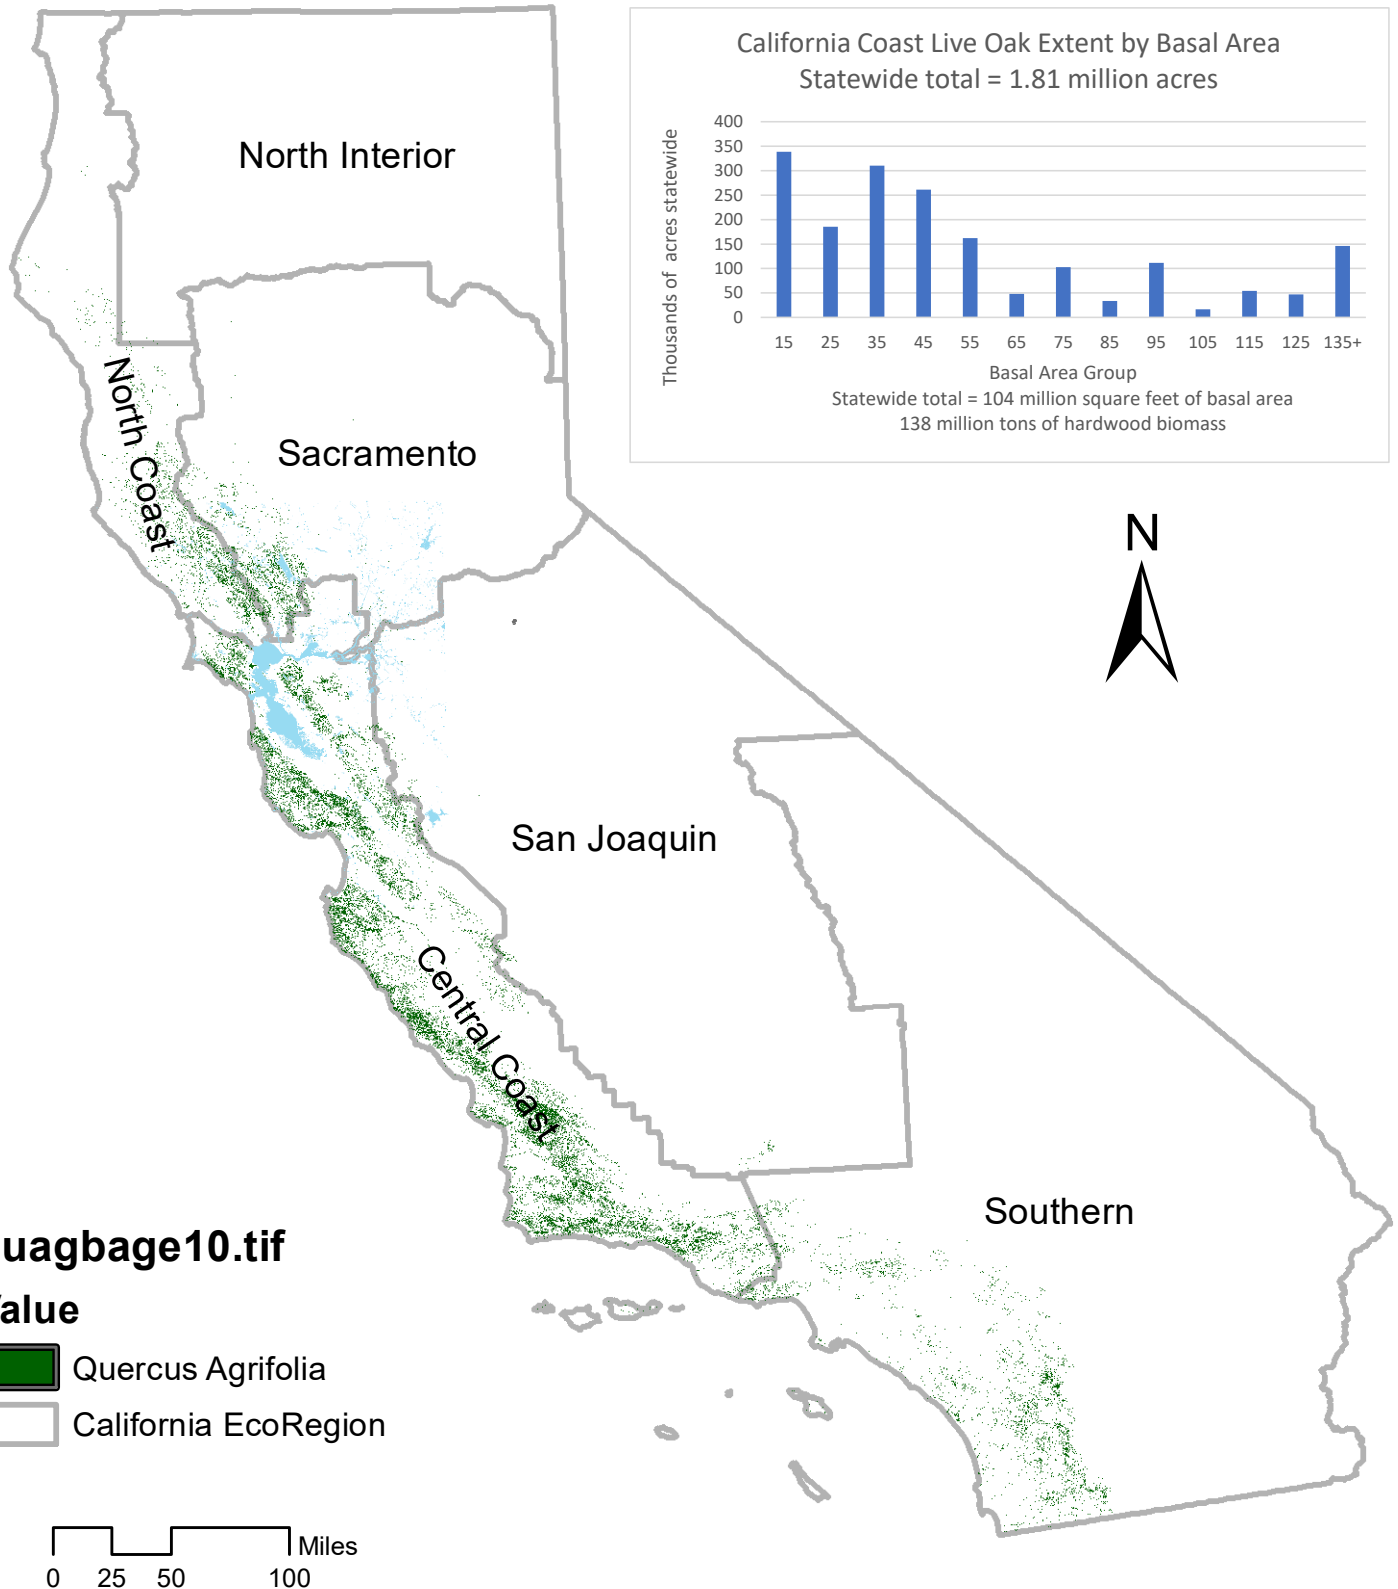

California Oak Forests and Woodlands

Coast Live Oak

quagbage10.tif

Value

- Quercus Agrifolia
- California EcoRegion

0 25 50 100 Miles

Sources / notes: Vegetation derived by California Oaks from OSU LEMMA 2017. Areas shown are imputed to support 10+ sq. ft. of Coast Live Oak basal area per acre.