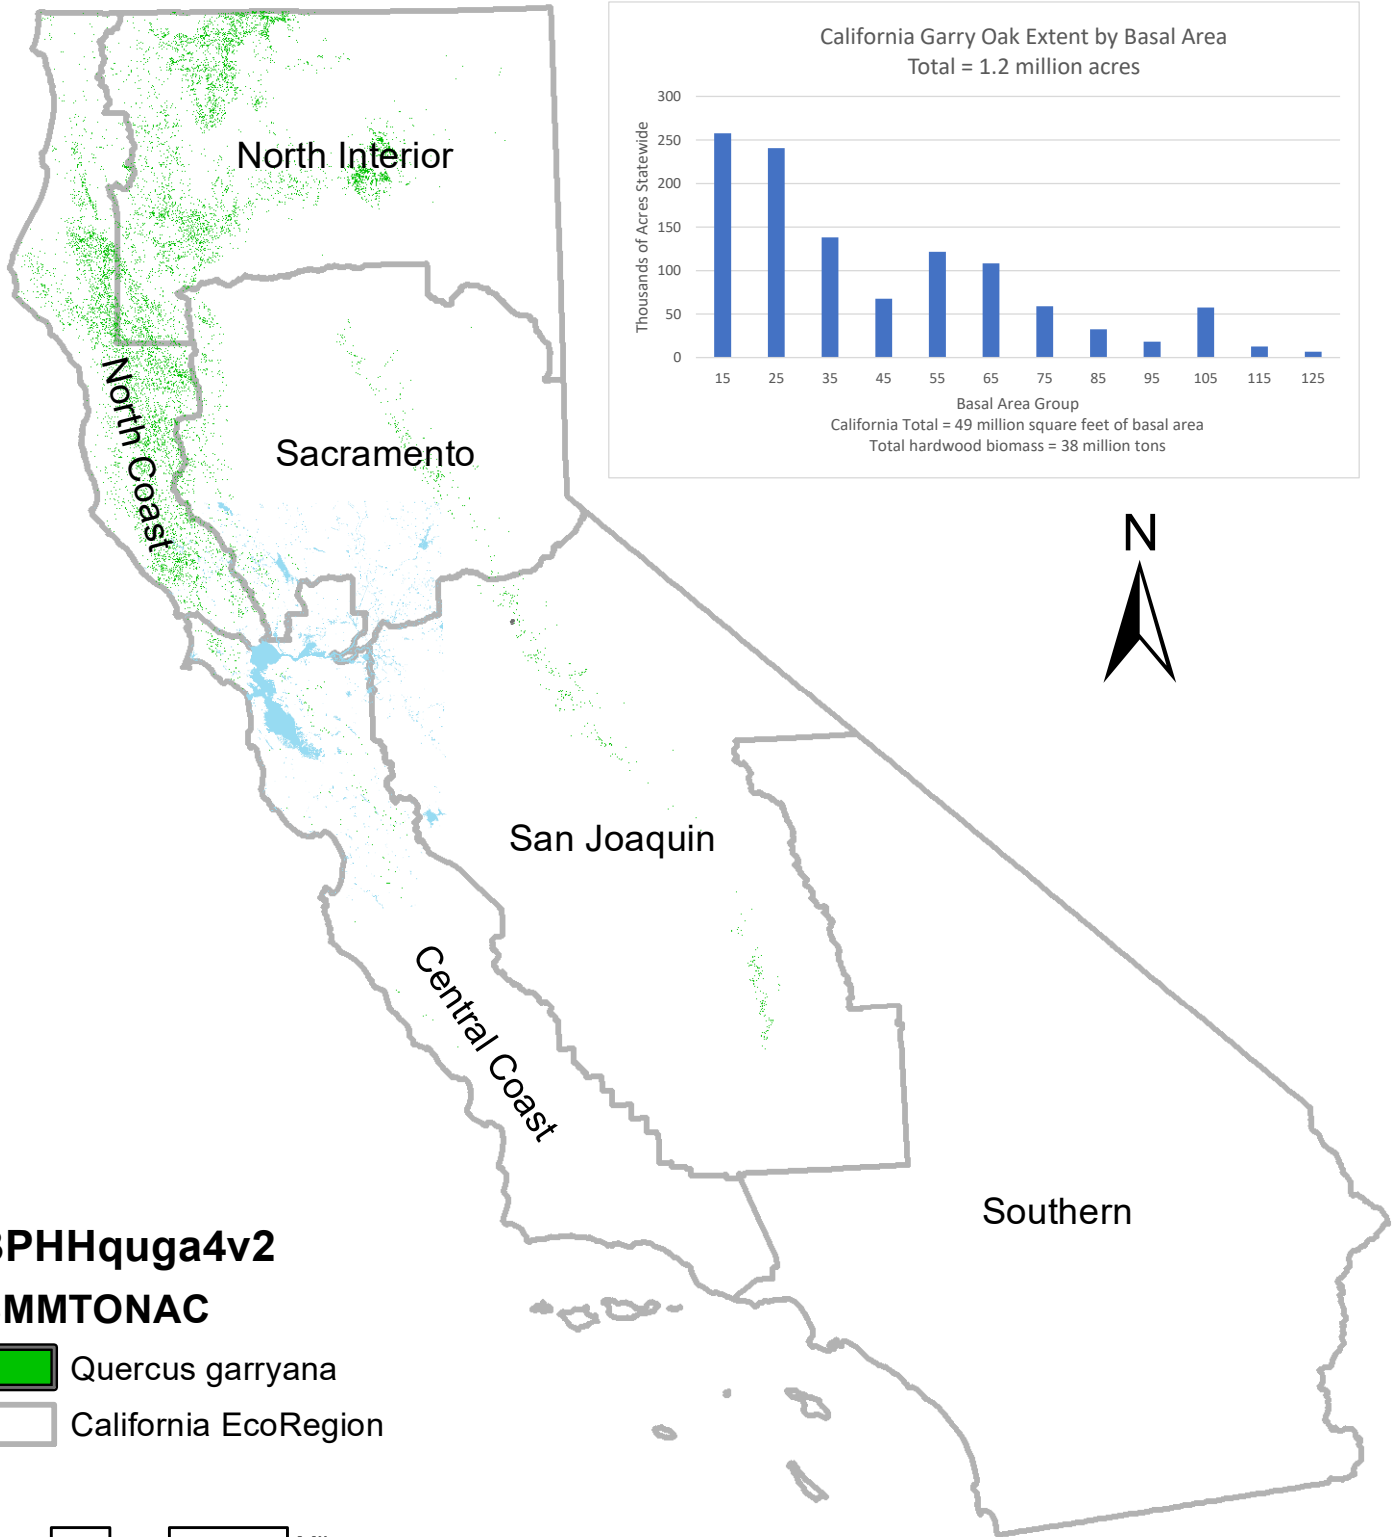

California Oak Forests and Woodlands

Oregon White (Garry) Oak

BPHHquga4v2

BMMTONAC

0 25 50 100 Miles

Sources / notes: Vegetation derived by California Oaks from OSU LEMMA 2017. Areas shown are imputed to support 10+ sq. ft. of Garry Oak basal area per acre.