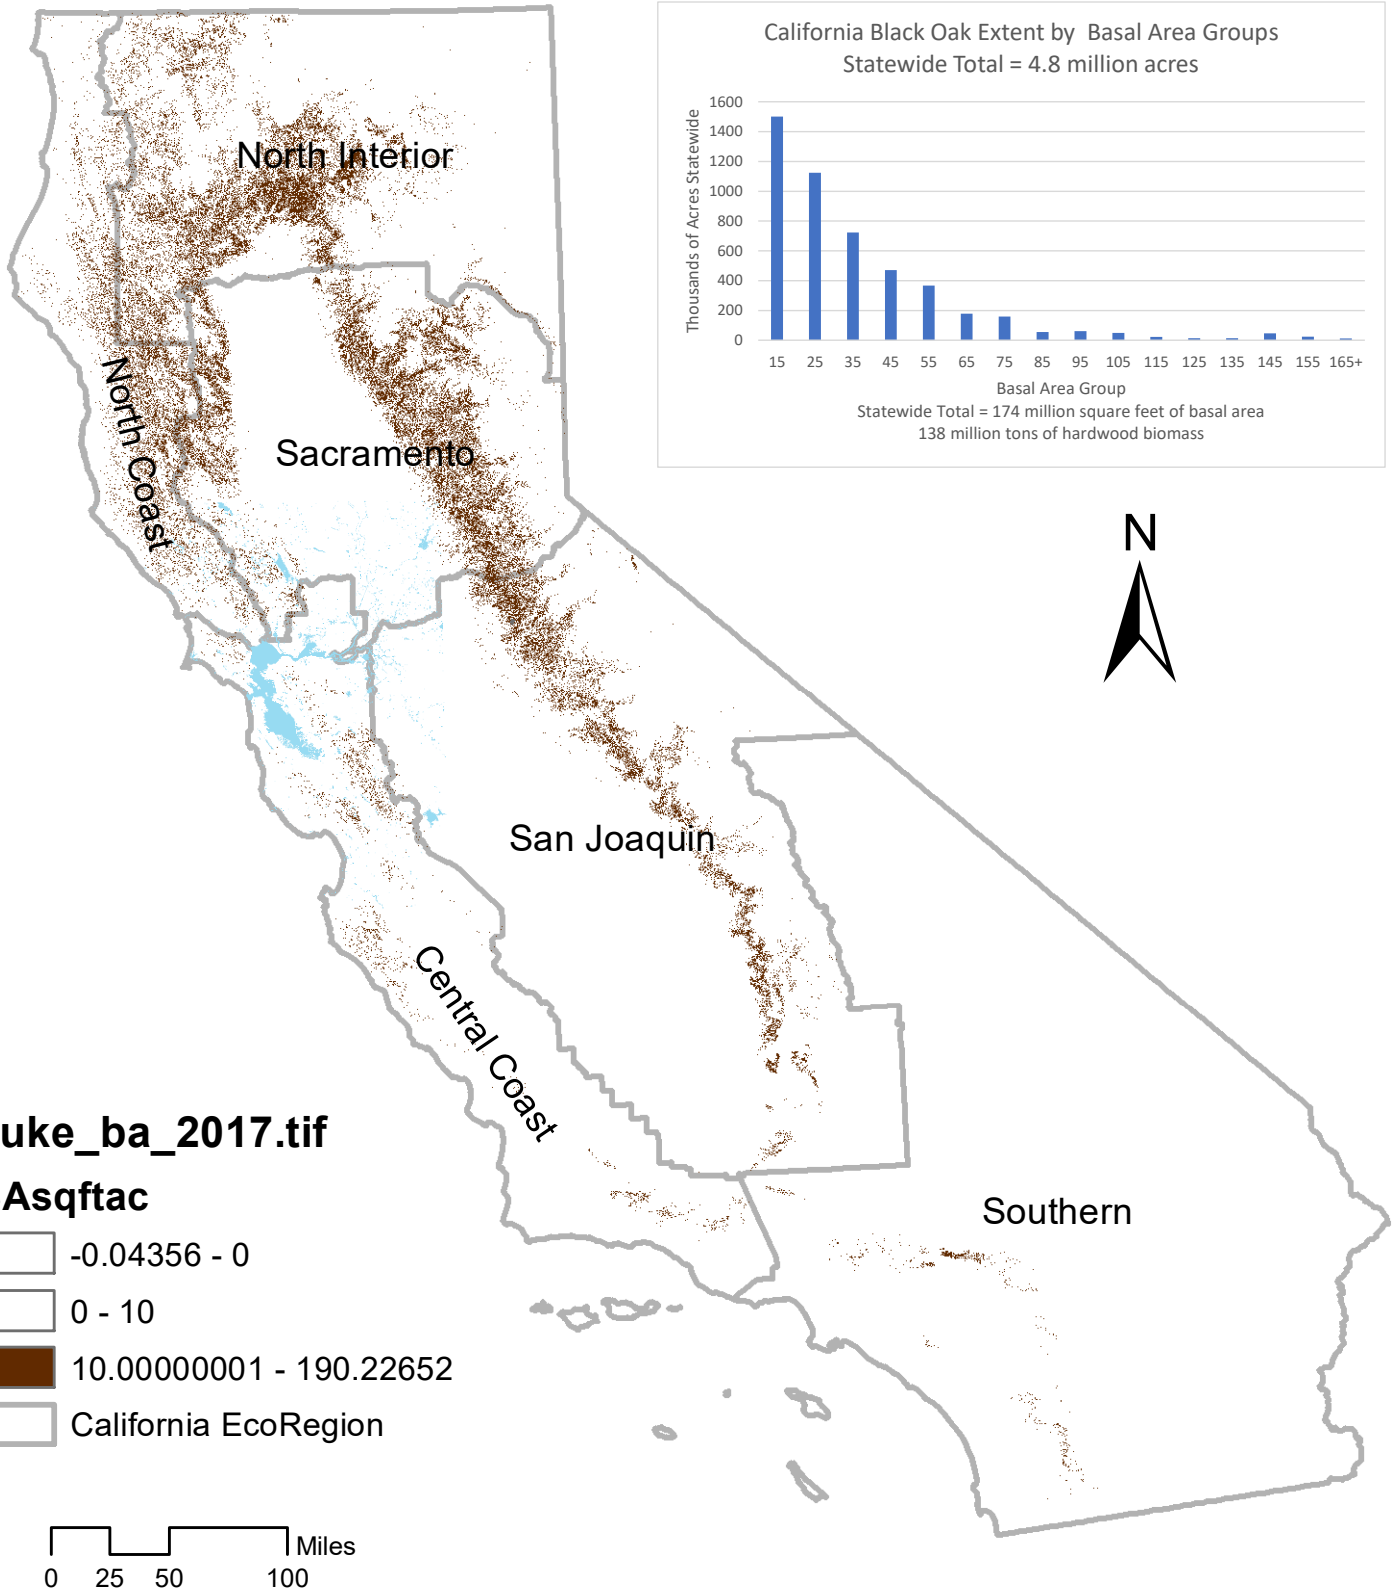

California Oak Forests and Woodlands

California Black Oak

Sources / notes: Vegetation derived by California Oaks from OSU LEMMA 2017. Areas shown are imputed to support 10+ sq. ft. of Black Oak basal area per acre.