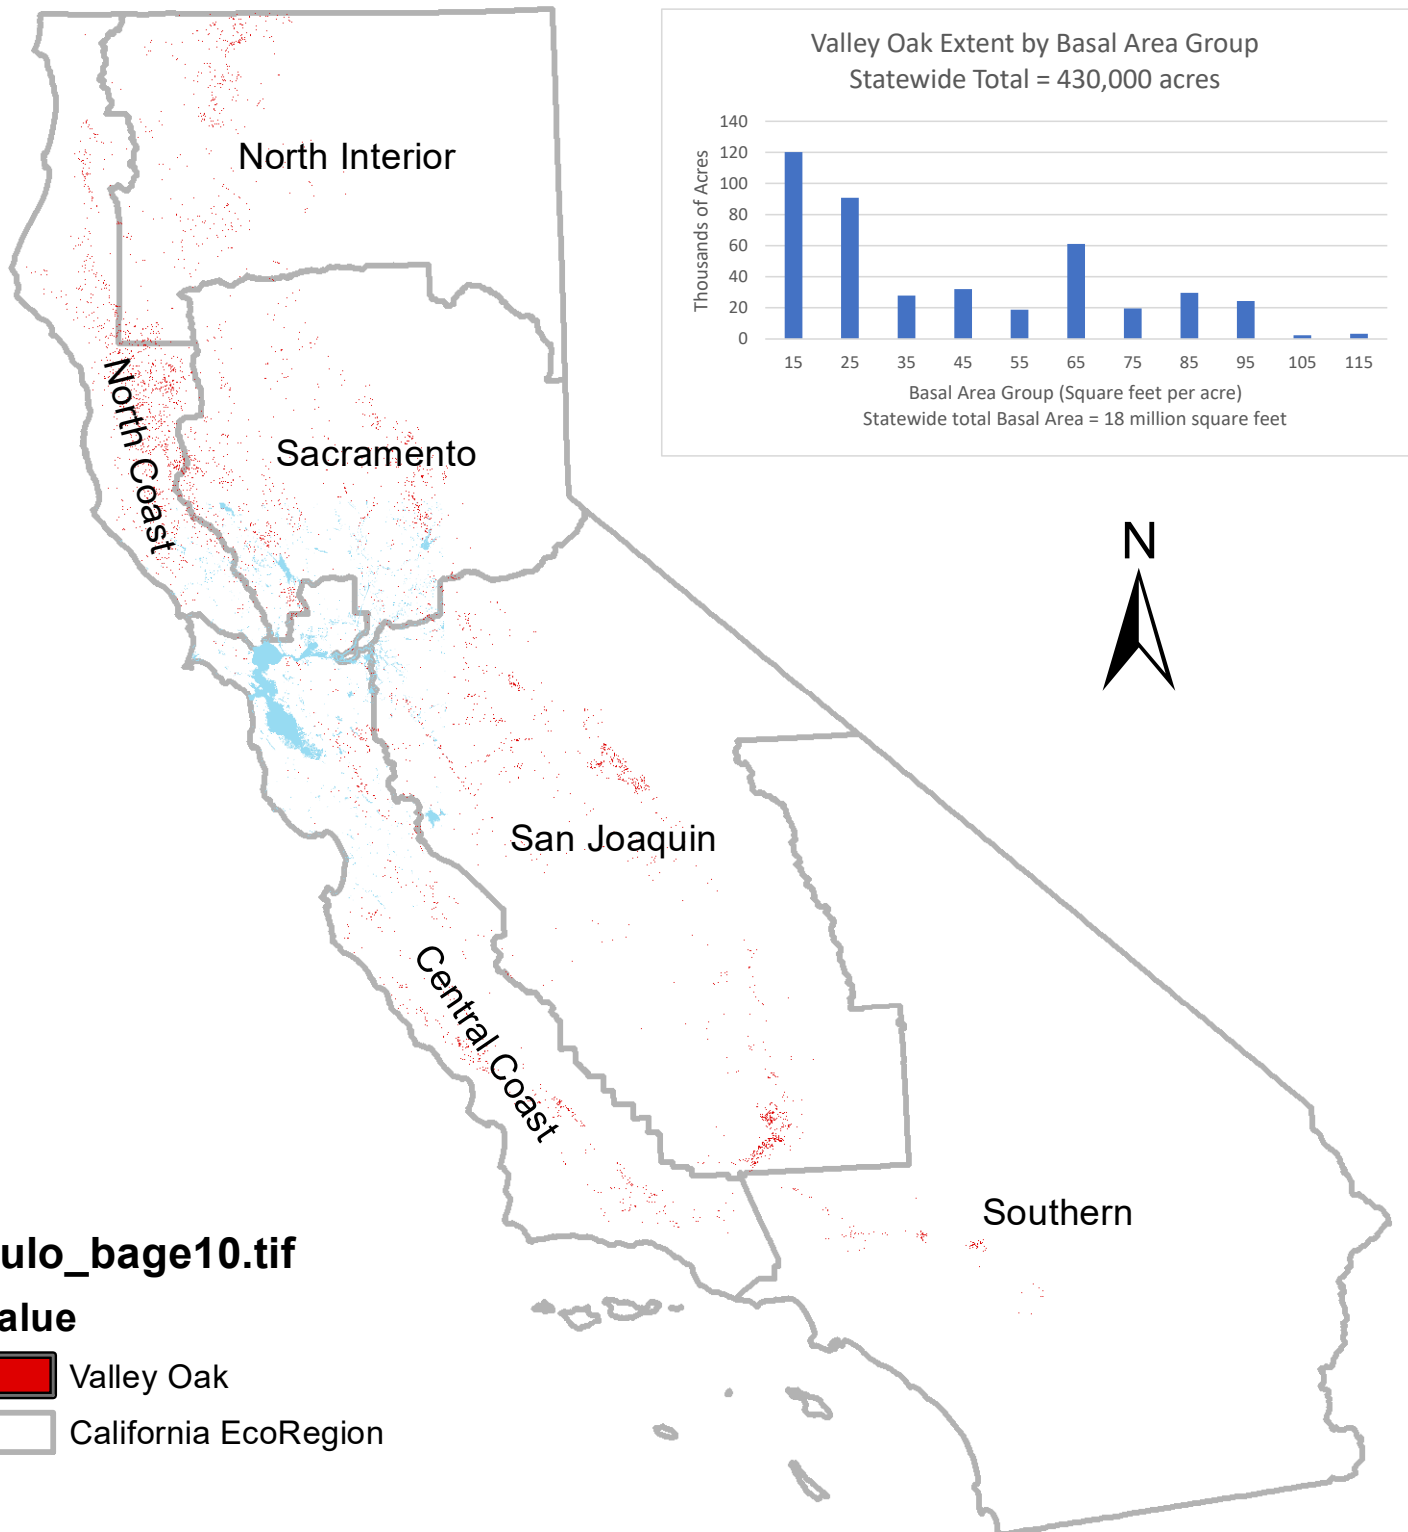

California Oak Forests and Woodlands

Valley Oak

qulo_bage10.tif

Value

- Valley Oak
- California EcoRegion

0 25 50 100 Miles

Sources / notes: Vegetation derived by California Oaks from OSU LEMMA 2017. Areas shown are imputed to support 10+ sq. ft. of Valley Oak basal area per acre.